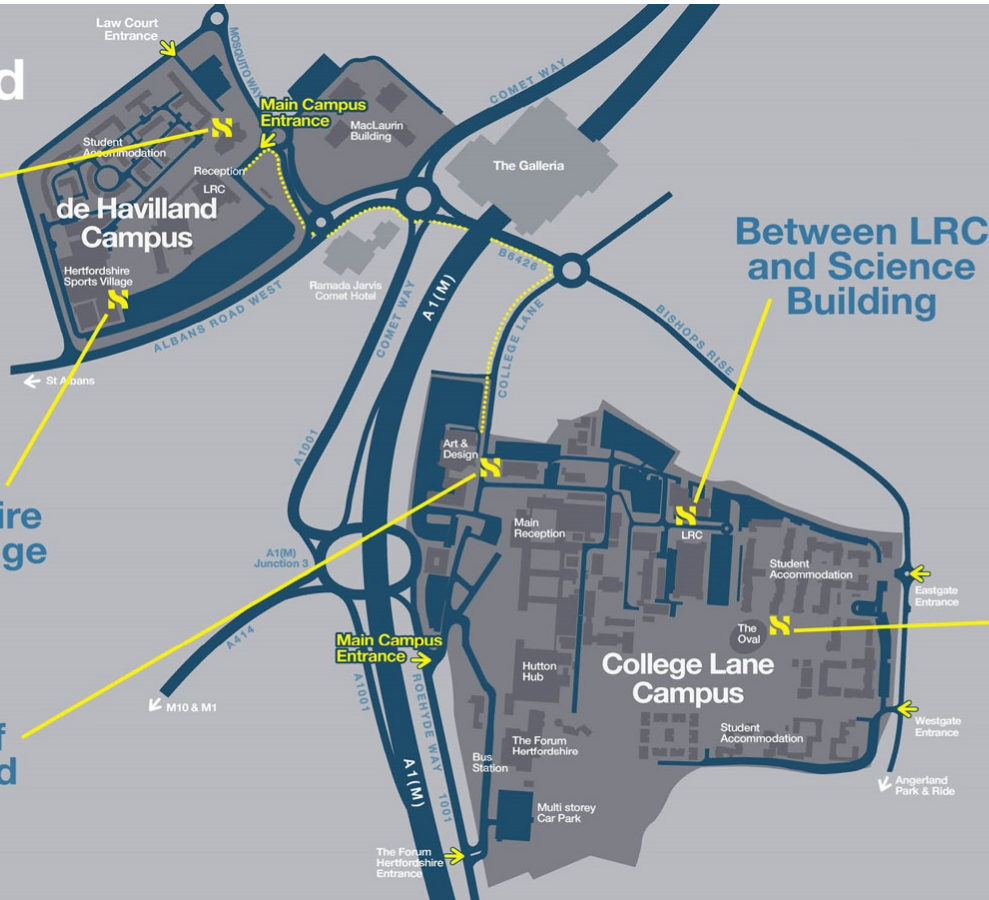

North corner of Law Court, by Law Court Car Park

Outside Hertfordshire Sports Village

At the west end of the Film, Music and Media building

Campus Map

..... Inter-campus pedestrian & cycle route
Average walking time: 16 mins
Average cycling time: 5 mins

0 50 Approximate scale (metres)

 APP Bike shelters

Outside the Oval Main Entrance

Activated By
University of Hertfordshire **UH** 